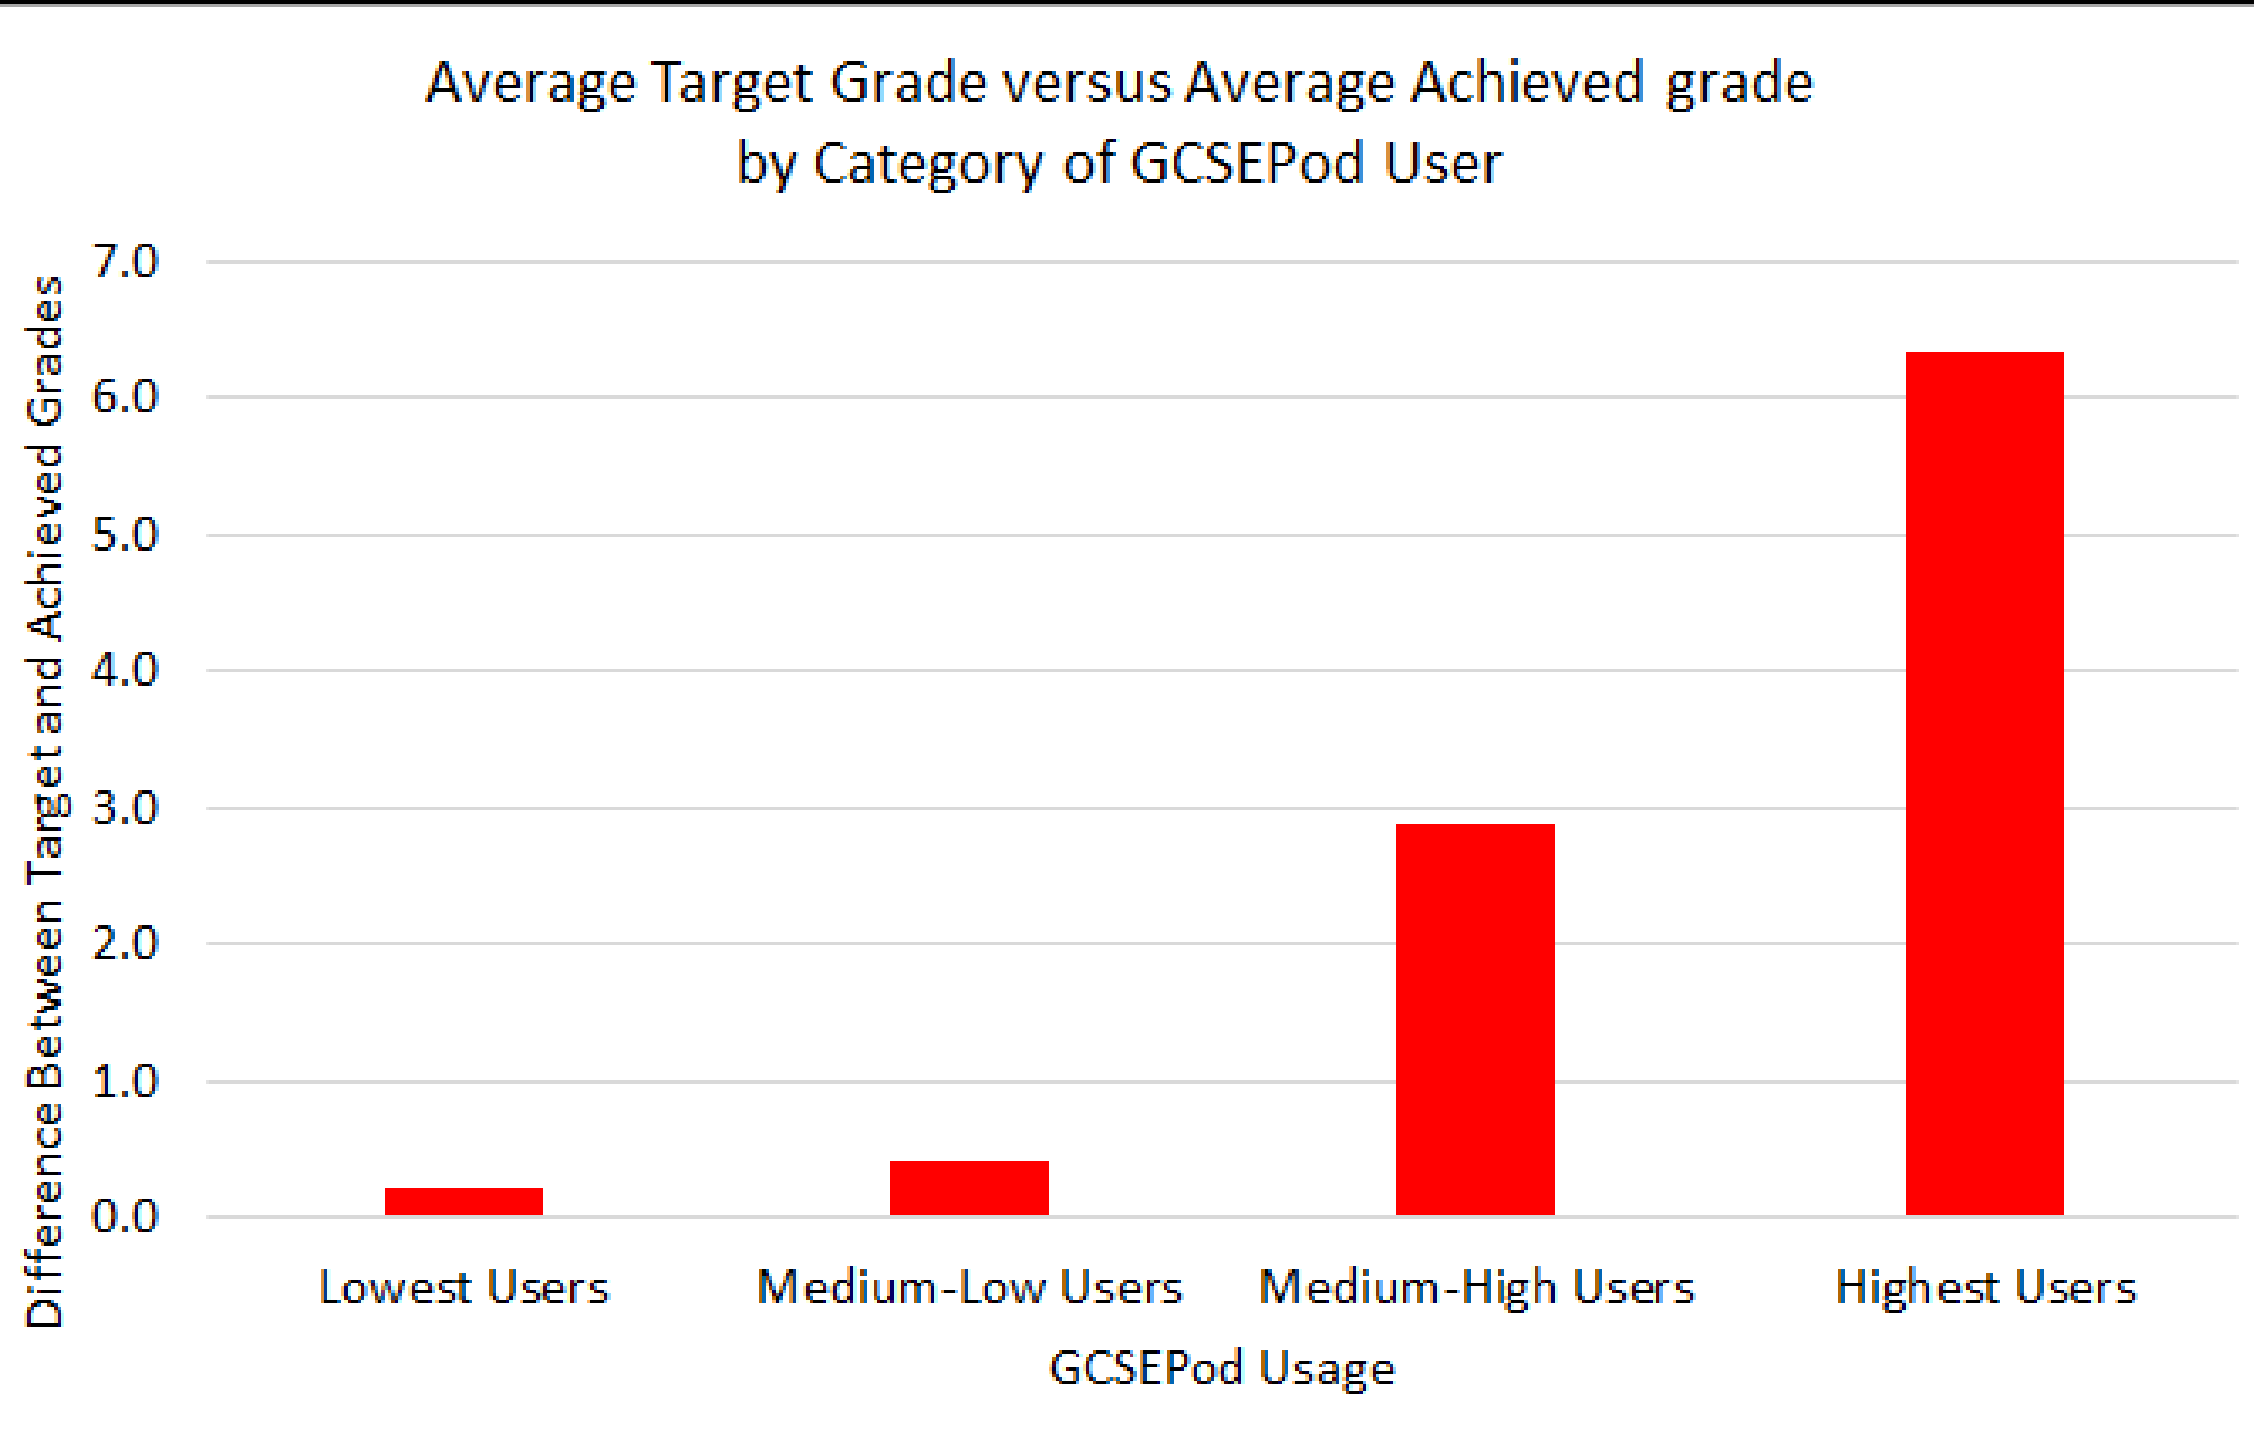

GCSEPod

3-5 minute videos
(or "Pods")

Lots of different
subjects in one
place

Exam-style
questions

Know if you got it
right

Your teacher can
see your effort
and scores

Why use it?

Why use it?